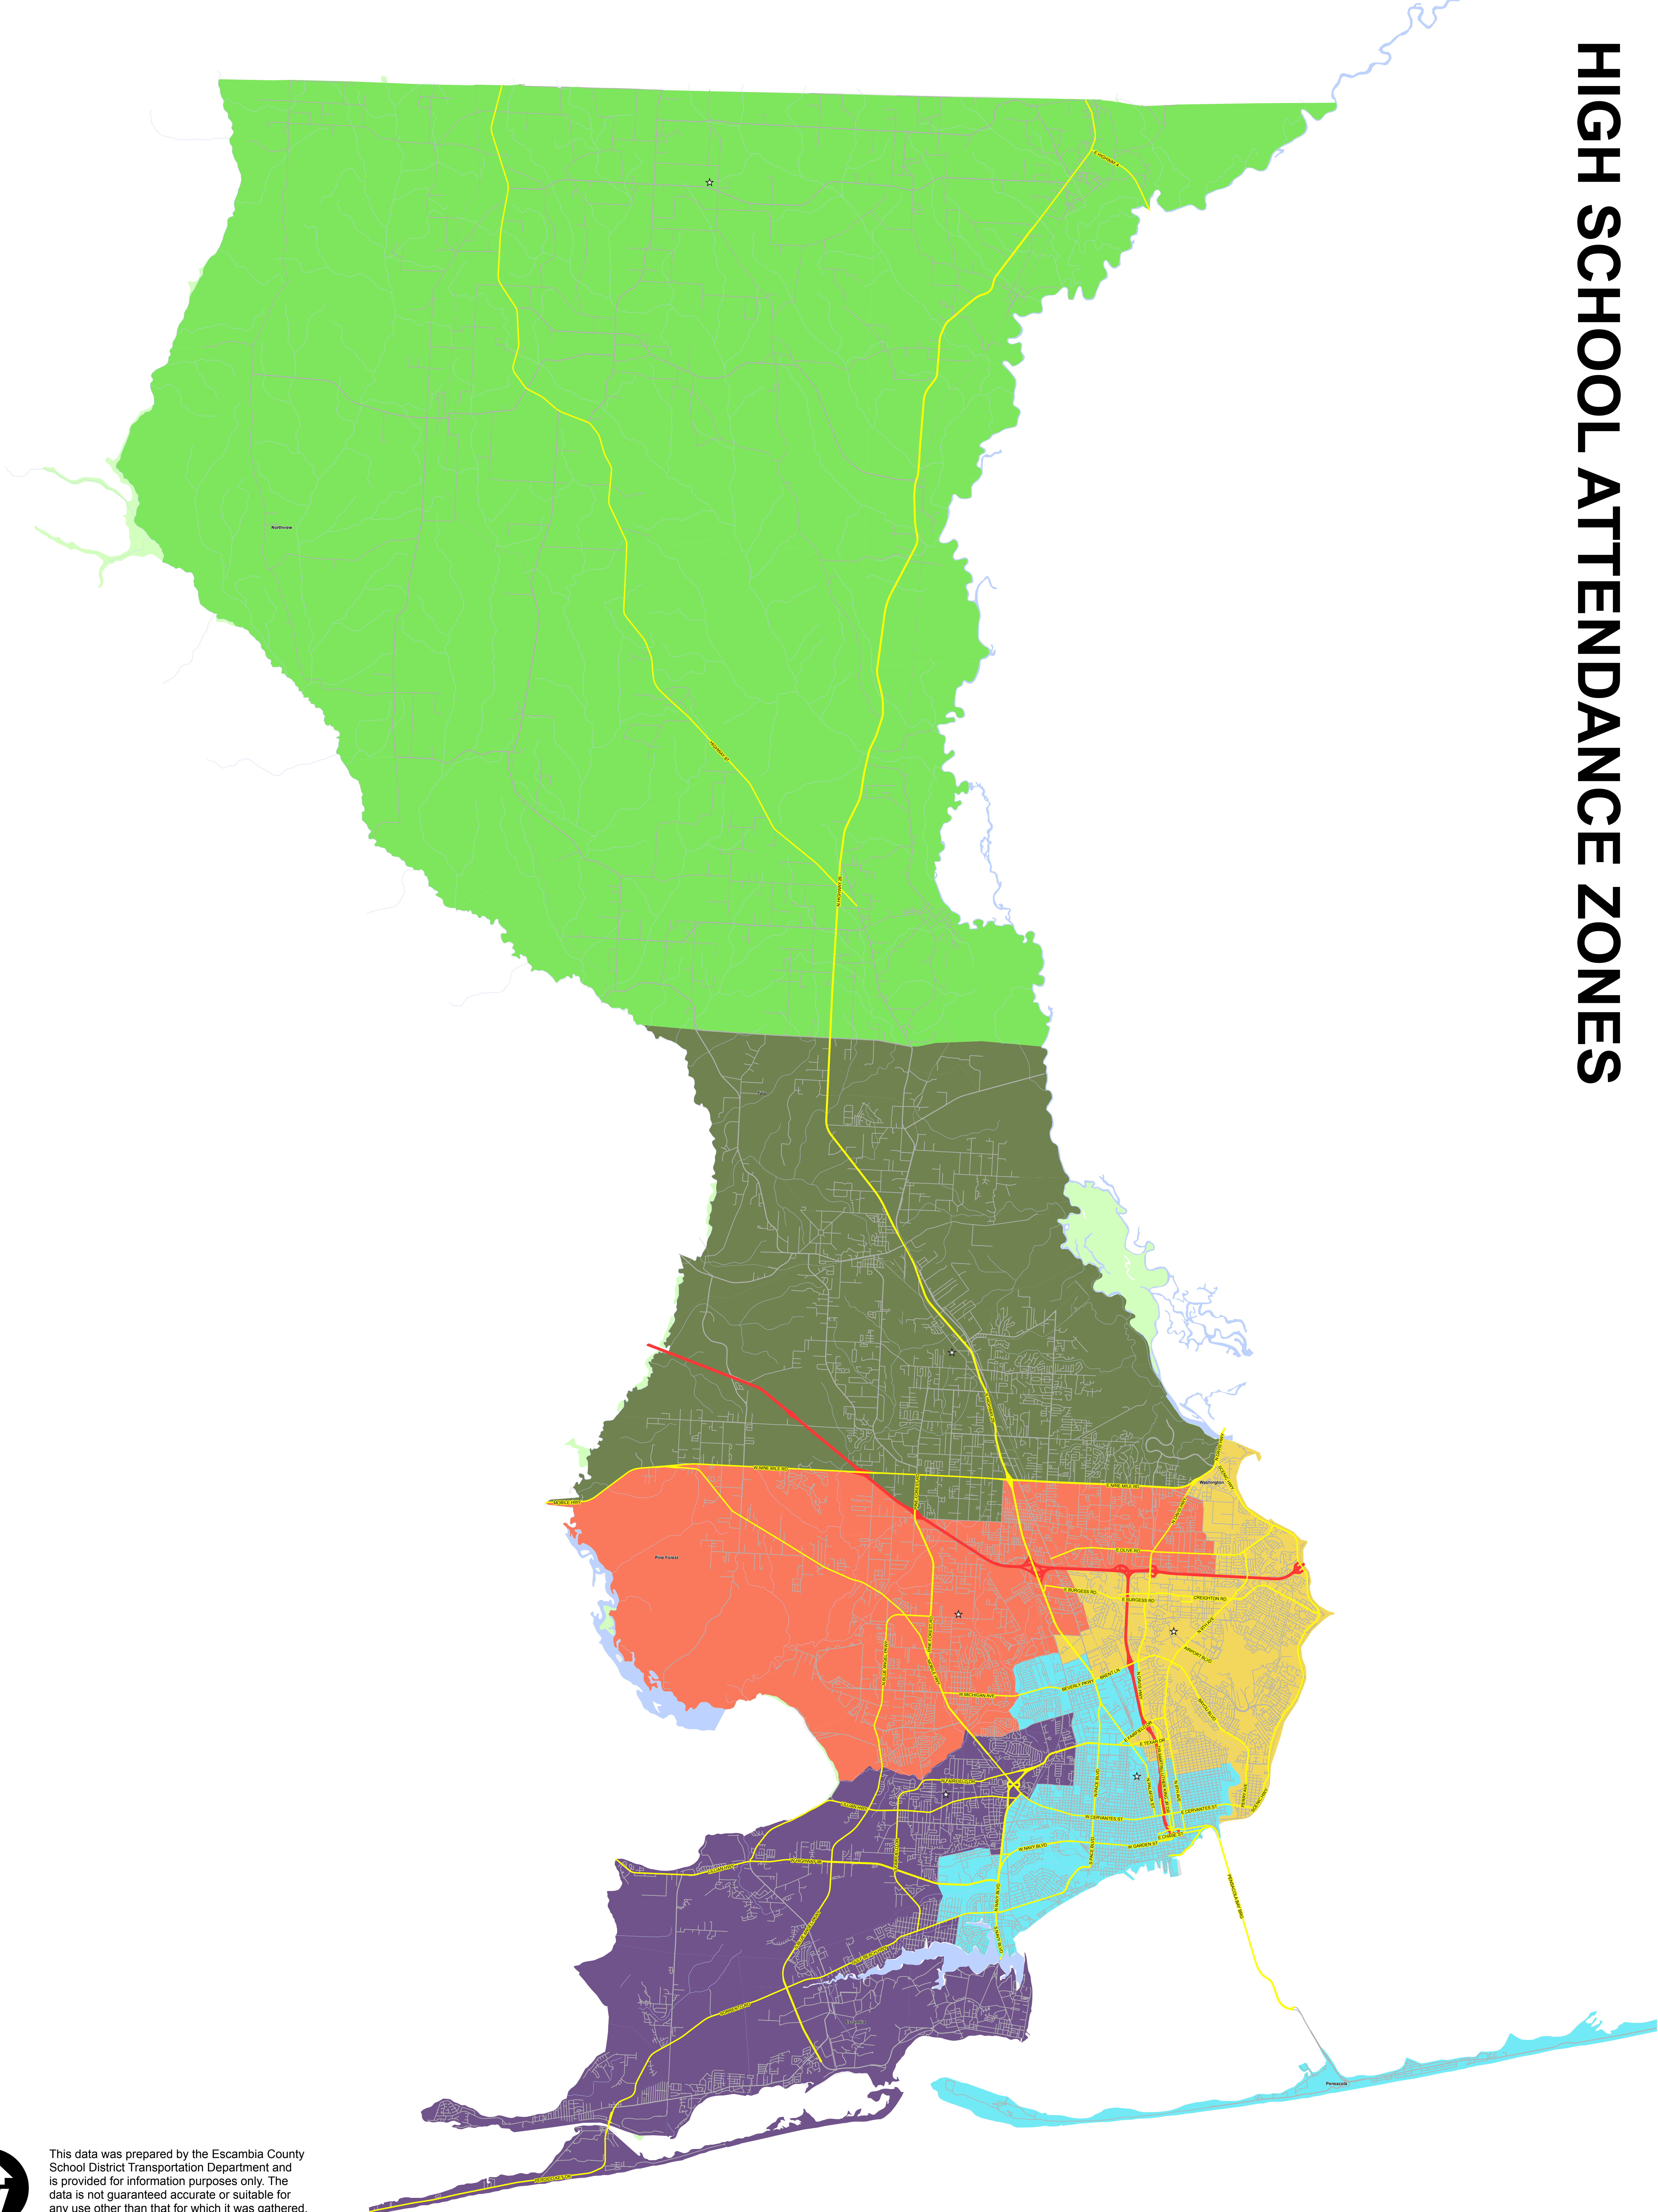

HIGH SCHOOL ATTENDANCE ZONES

This data was prepared by the Escambia County School District Transportation Department and is provided for information purposes only. The data is not guaranteed accurate or suitable for any use other than that for which it was gathered. Escambia County School District 2011 ©